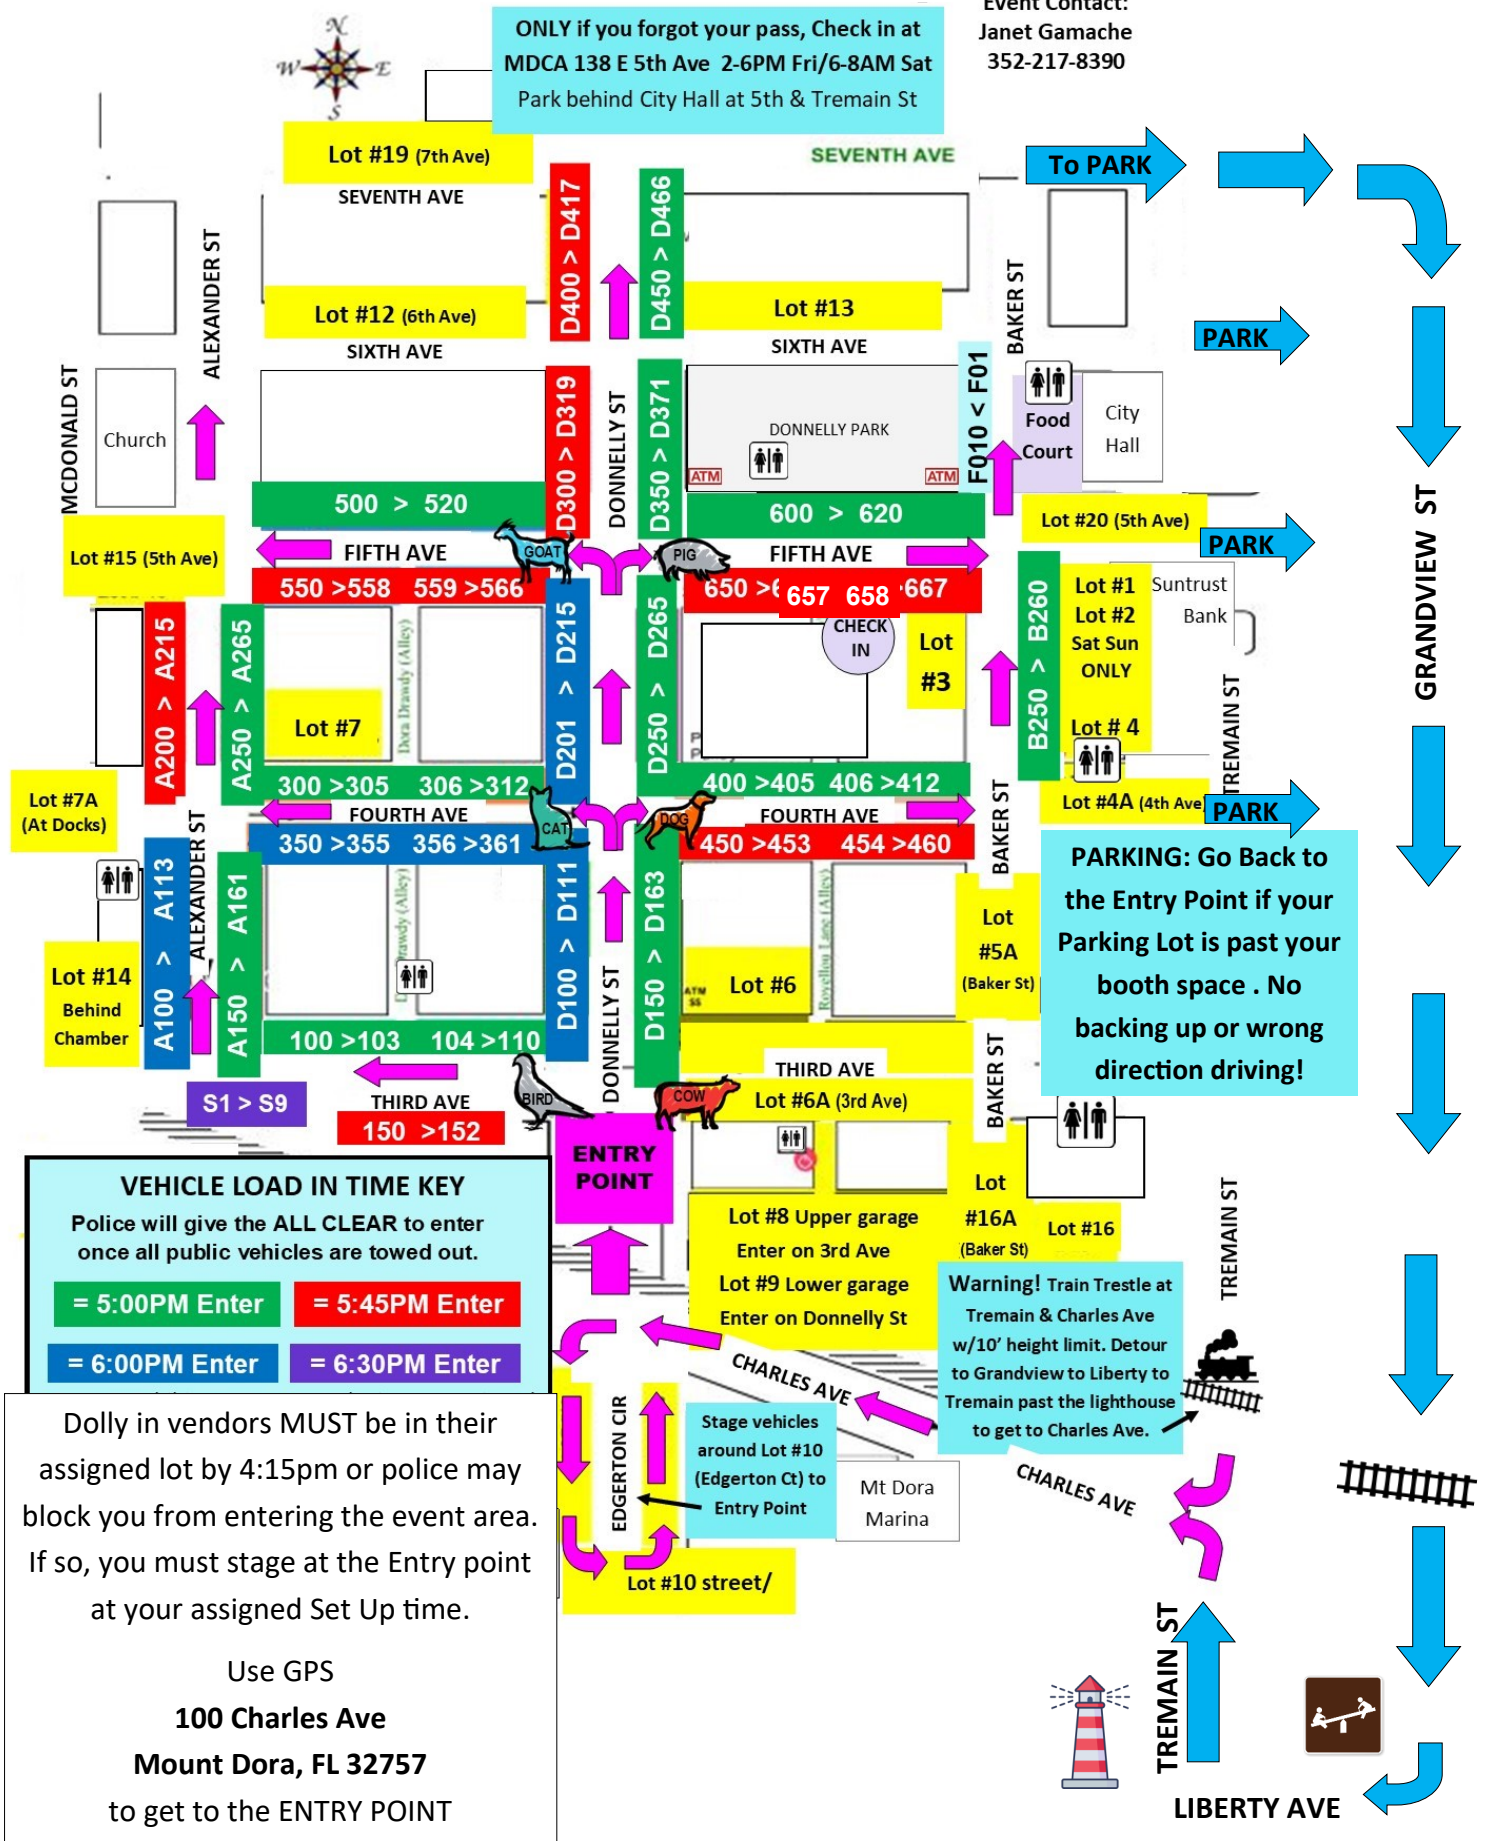

# Mount Dora Craft Fair Traffic Map

Event Contact:  
Janet Gamache  
352-217-8390

ONLY if you forgot your pass, Check in at  
MDCA 138 E 5th Ave 2-6PM Fri/6-8AM Sat  
Park behind City Hall at 5th & Tremain St

### VEHICLE LOAD IN TIME KEY

Police will give the ALL CLEAR to enter once all public vehicles are towed out.

- = 5:00PM Enter    = 5:45PM Enter
- = 6:00PM Enter    = 6:30PM Enter

Dolly in vendors MUST be in their assigned lot by 4:15pm or police may block you from entering the event area. If so, you must stage at the Entry point at your assigned Set Up time.

Use GPS

**100 Charles Ave**  
**Mount Dora, FL 32757**  
to get to the ENTRY POINT