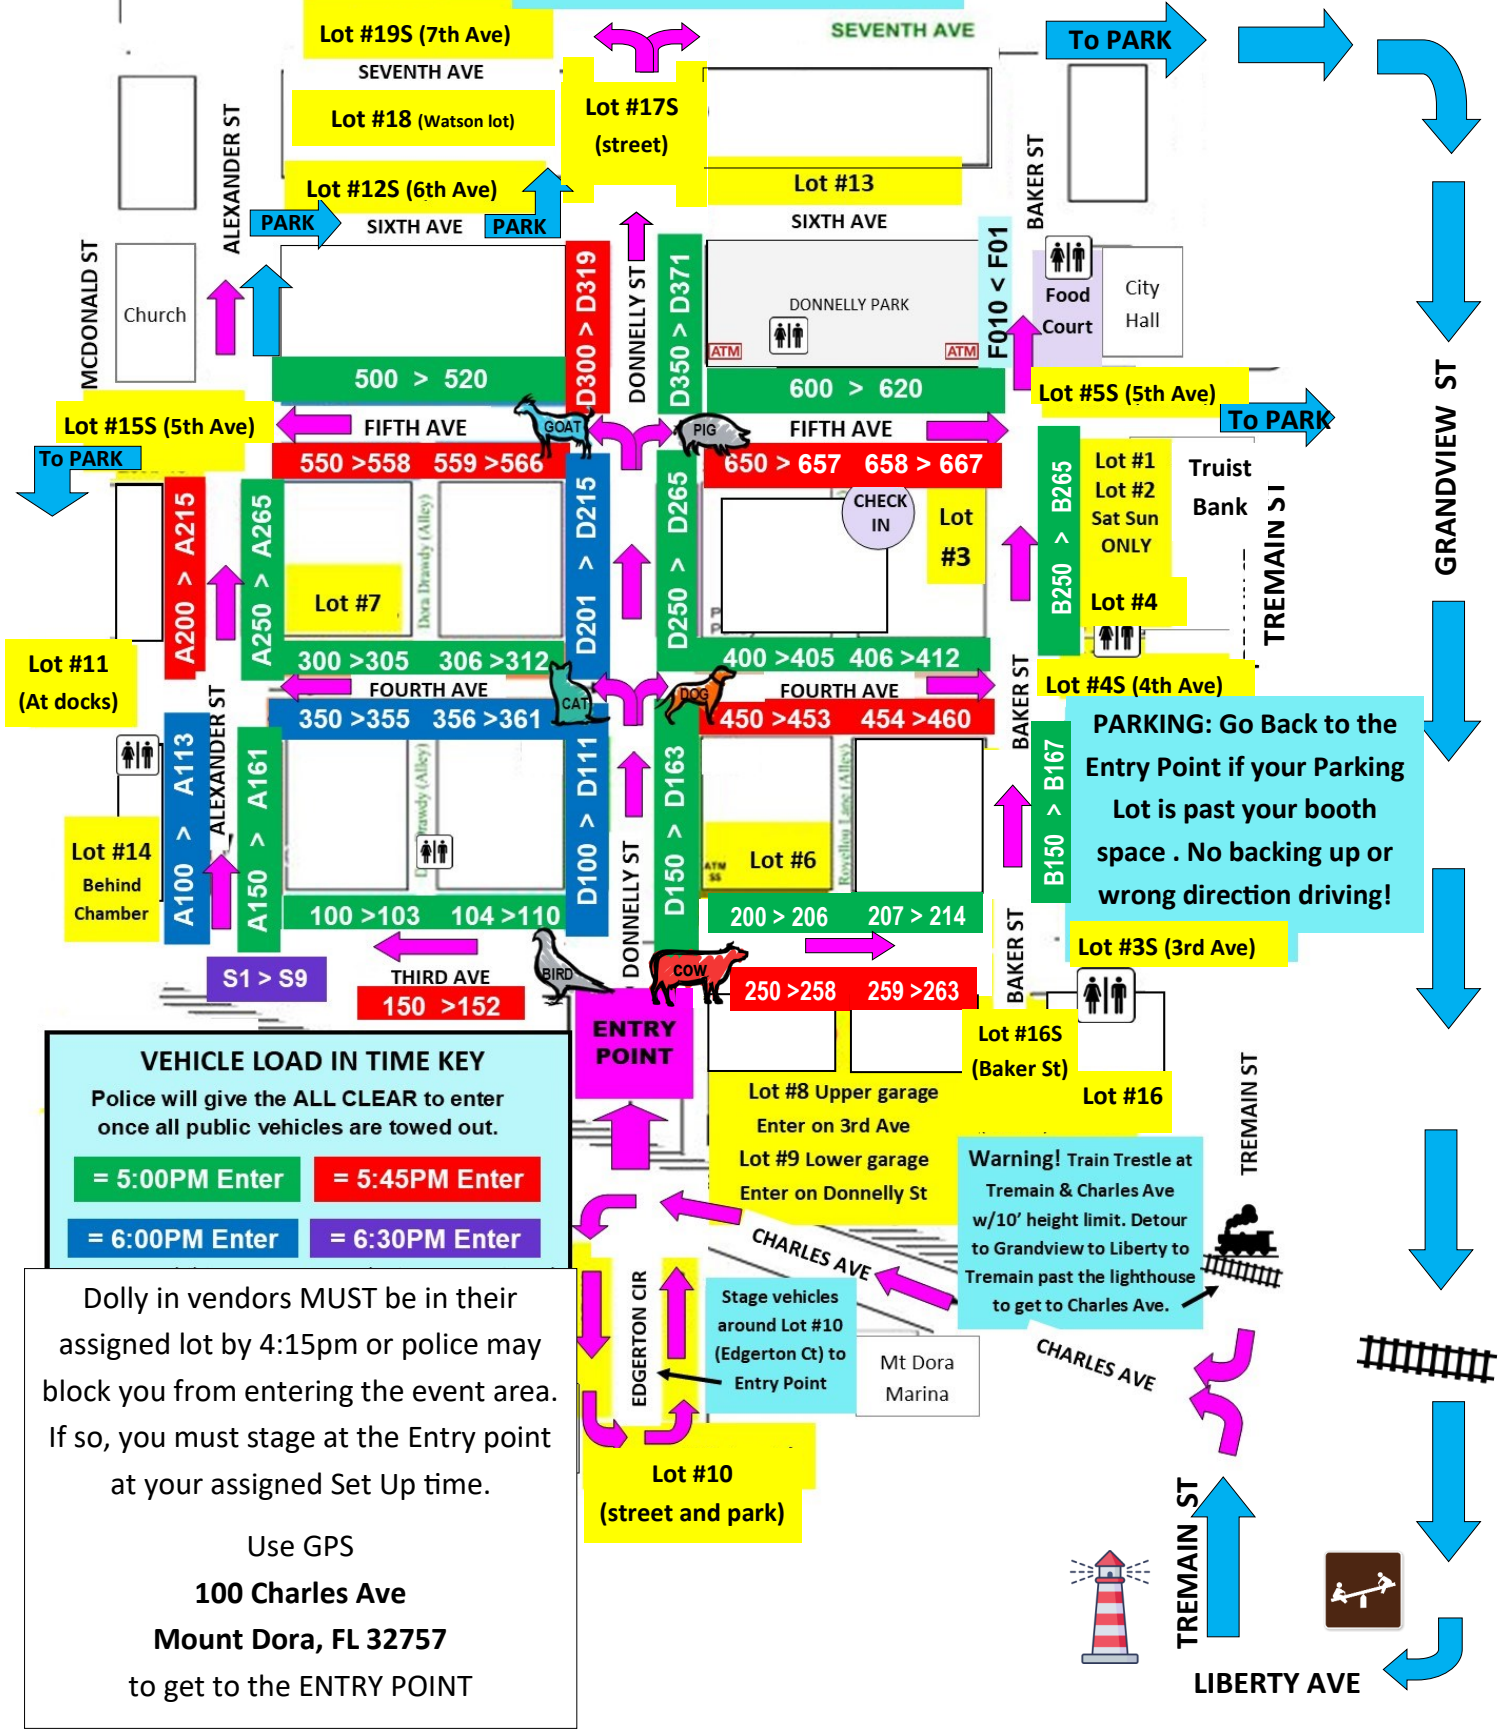

# Mount Dora Craft Festival Traffic Map

Contact:

Janet Gamache  
352-217-8390

ONLY if you forgot your pass, Check in at  
MDCA 138 E 5th Ave 2-6PM Fri/6-8AM Sat  
Park behind City Hall at 5th & Tremain St

**PARKING:** Go Back to the Entry Point if your Parking Lot is past your booth space . No backing up or wrong direction driving!

**VEHICLE LOAD IN TIME KEY**  
Police will give the ALL CLEAR to enter once all public vehicles are towed out.

= 5:00PM Enter	= 5:45PM Enter
= 6:00PM Enter	= 6:30PM Enter

Dolly in vendors MUST be in their assigned lot by 4:15pm or police may block you from entering the event area. If so, you must stage at the Entry point at your assigned Set Up time.

Use GPS  
**100 Charles Ave**  
**Mount Dora, FL 32757**  
to get to the ENTRY POINT

**Warning! Train Trestle at Tremain & Charles Ave w/10' height limit. Detour to Grandview to Liberty to Tremain past the lighthouse to get to Charles Ave.**