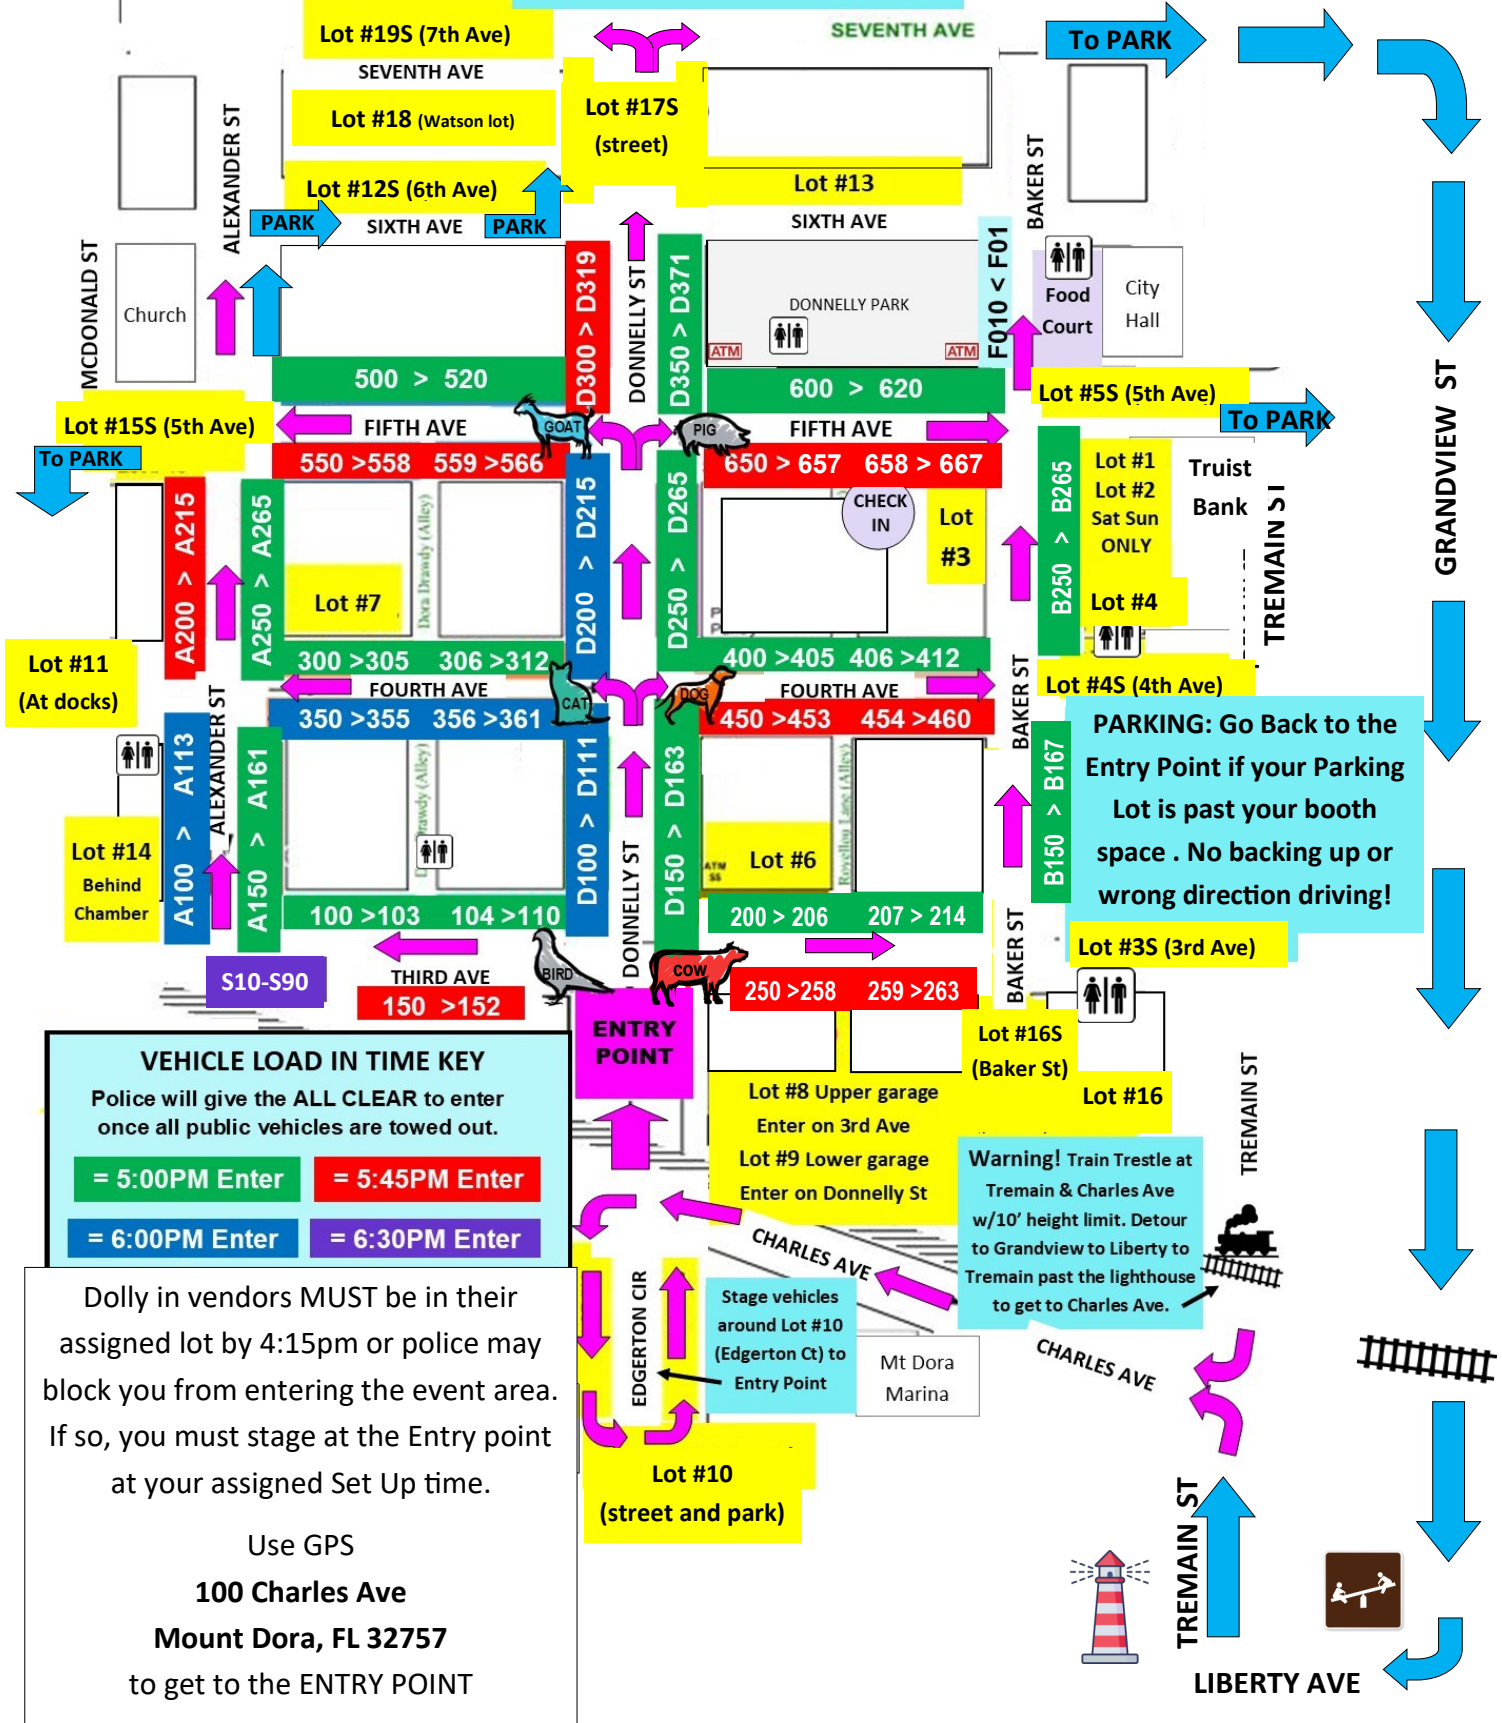

Mount Dora Craft Festival Traffic Map

Contact:

Janet Gamache
352-217-8390

ONLY if you forgot your pass, Check in at
MDCA 138 E 5th Ave 2-6PM Fri/6-8AM Sat
Park behind City Hall at 5th & Tremain St

VEHICLE LOAD IN TIME KEY

Police will give the ALL CLEAR to enter once all public vehicles are towed out.

- = 5:00PM Enter = 5:45PM Enter
- = 6:00PM Enter = 6:30PM Enter

Dolly in vendors MUST be in their assigned lot by 4:15pm or police may block you from entering the event area. If so, you must stage at the Entry point at your assigned Set Up time.

Use GPS

100 Charles Ave
Mount Dora, FL 32757
to get to the ENTRY POINT